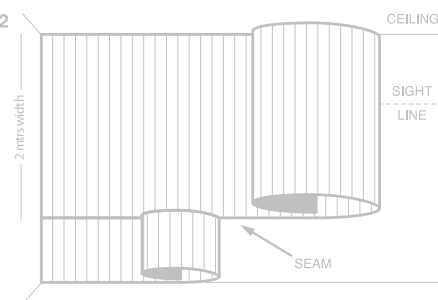

Vertical rib / railroaded installation

Fig. 2