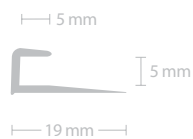

Brushed Aluminum Metal Trim (optional)

5 mm Outside Corner Turn Trim
SPECIFY
ACS-10316OCT-9 for 2.75 m length

5 mm J Cap Trim
SPECIFY
ACS-10316J-9 for 2.75 m length