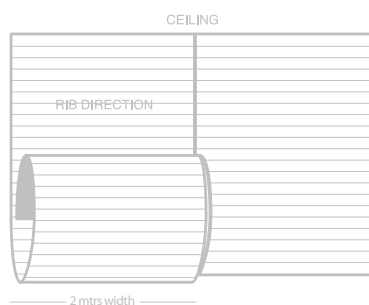

Tretford Acousticord, with its original ribbed texture, is a contemporary European surface that creates an architectural look in any commercial space. Acousticord is engineered specifically for walls.

In a blend of natural fibers and nylon, Acousticord has the inviting tactile aesthetics of wool. Its principal component, goat hair (80%), is a by-product of goat farming for the cashmere industry. The goat hair represents pre-consumer content as the hair would normally be discarded, being too coarse to be used for cashmere cloth. The hair is incredibly durable and hard wearing, yet feels surprisingly soft to touch and is inherently anti-static. The backing for Acousticord is jute, which is a renewable resource and is used un-dyed.

Horizontal rib installation

Fig. 1

Installing Acousticord on walls with ribs running horizontally reduces installation time and labor.

Vertical rib / railroaded installation

Brushed Aluminum Metal Trim (optional)

5 mm Outside Corner Turn Trim
SPECIFY
ACS-10316OCT-9 for 2.75 m length

5 mm J Cap Trim
SPECIFY
ACS-10316J-9 for 2.75 m length

FEELER SAMPLE

ACOUSTIC WALLCOVERING

WEIGHT 2 kg/sq m

WIDTH 2 m

ROLL LENGTH 50 sq m approximate, approximately 100 kg per roll

FIBER 80% goat hair, 15% nylon, 5% viscose

RAPIDLY RENEWABLE MATERIALS Goat hair

BACKING 100% natural hessian (jute) fusion bonded with polyvinyl chloride

THICKNESS 5 mm

FIRE TEST Class A

COLORFASTNESS Class 5

SOUND ABSORPTION NRC 0.15

LOW-VOC ADHESIVE Sold with each order

METAL TRIM Available through distributor (optional)

SPECIAL NOTE Specify horizontal or vertical rib installation

Waterford Carpets Ltd
Industrial Park
Cork Road
Waterford
Ireland

Tel: +353 (0)51 375 941
Fax: +353 (0)51 379 607
Email: enquiries@tretford.ie
Website: www.tretford.com