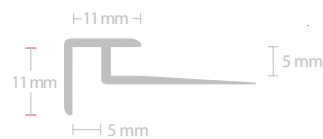

Brushed Aluminum Metal Trim (optional)

5 mm Outside Corner Turn Trim
SPECIFY
ACS-10316OCT-9 for 2.75 m length

5 mm J Cap Trim
SPECIFY
ACS-10316J-9 for 2.75 m length